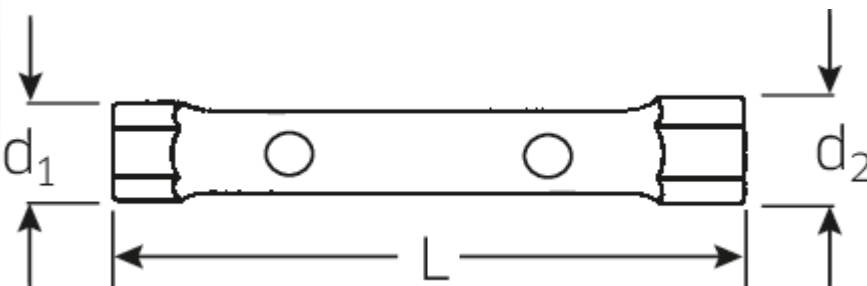

Box spanner

10750

Art.No. **43334650**

GTIN **4018754255061**

Model **10750 46 x 50 Rohrsteckschlüssel**

Label.

Box spanner size 46 x 50mm L.245mm

Features.

- DIN 896 Type B
- made of seamlessly drawn precision steel tubing
- recessed at both ends
- Chrome Alloy Steel, surface polished and chrome plated

Advantages.

DIN 896 Form B

Different lengths of the pivot pin allow variable leverage and adapted amount of torque.

The double socket spanners have two holes for the pivot pins.

The extended shape of the pipe double socket spanner serves as a practical handle and can therefore be used ideally even in narrow, space-limited work spaces.

Robust and durable made of high-quality Chrome-Alloy-Steel

Technical Drawing.

Technical Attributes.

d1	62 mm
d2	68 mm
Length mm (L)	245 mm
Size [mm]	46 x 50 mm

Logistics data.

Length (IFS)	247
Width (IFS)	57
Height (IFS)	57
Length (packed, mm)	250
Width (packed, mm)	130
Height (packed, mm)	65
Volume (packed, mm)	2.1125 dm ³
Code	43334650
Weight (gross, kg)	1,770
Weight PAP (kg)	0,000
Weight PVC (kg)	0,011
GTIN	4018754255061
Country of origin	GERMANY
Region of origin	Nordrhein-Westfalen
WEEE/Electrical Act	nicht ear-pflichtig
Customs tariff no.	82041100
Numbers of content units per order units	2
Weight	878 g