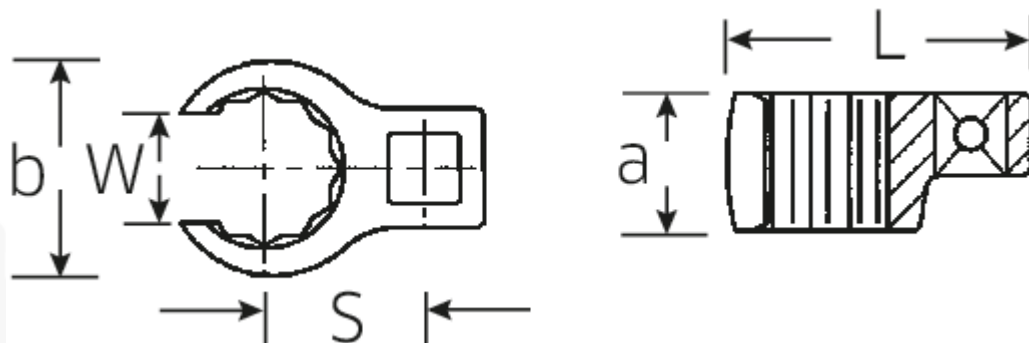

## CROW-RING-Schlüssel, zöllig

440a

Art.No. 03490069  
GTIN 4018754008537  
Model 440 A 1 13/16

**Bezeichnung.** 1/2" CROW-RING-Schlüssel SW 1 13/16" L.77,7mm

**Eigenschaften.**

- Chrome-Alloy-Steel, verchromt
- Achtung! Veränderte Einstellwerte am Drehmomentschlüssel
- Gr. 3/8: für Volvo Flugmotor, Typ "JAS"

## Technische Zeichnung.

## Technische Attribute.

a 26 mm

## Varianten.

Code	Artikelnr (ERP)	Bezeichnung	GTIN
01490024	440 A 3/8	1/4" CROW-RING-Schlüssel SW 3/8" L.28,4mm	4018754116805
01490028	440 A 7/16	1/4" CROW-RING-Schlüssel SW 7/16" L.28mm	4018754001460
01490032	440 A 1/2	1/4" CROW-RING-Schlüssel SW 1/2" L.30,5mm	4018754001477
01490034	440 A 9/16	1/4" CROW-RING-Schlüssel SW 9/16" L.31,7mm	4018754001484
02490036	440 A 5/8	3/8" CROW-RING-Schlüssel SW 5/8" L.36,5mm	4018754004546
02490038	440 A 11/16	3/8" CROW-RING-Schlüssel SW 11/16" L.39,2mm	4018754004553
02490040	440 A 3/4	3/8" CROW-RING-Schlüssel SW 3/4" L.40,9mm	4018754004560
02490042	440 A 13/16	3/8" CROW-RING-Schlüssel SW 13/16" L.42,9mm	4018754004577
02490044	440 A 7/8	3/8" CROW-RING-Schlüssel SW 7/8" L.45,2mm	4018754004584
02490046	440 A 15/16	3/8" CROW-RING-Schlüssel SW 15/16" L.47,2mm	4018754004591
02490048	440 A 1	3/8" CROW-RING-Schlüssel SW 1" L.49,3mm	4018754004607