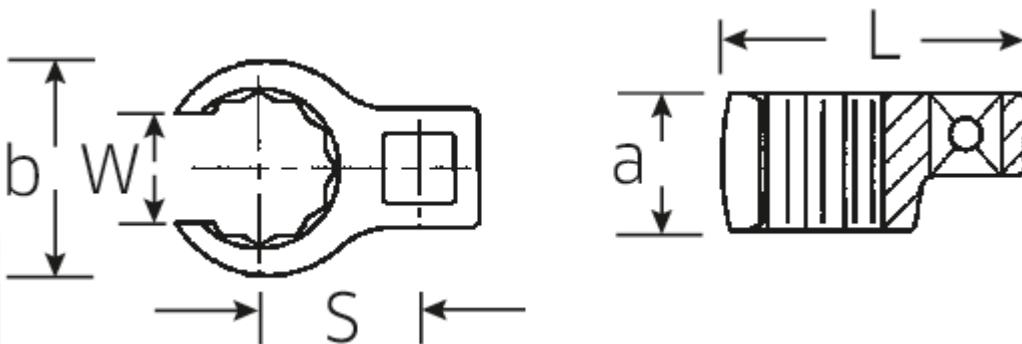

Technical Drawing.

Technical Attributes.

a 14 mm

Logistics data.

Length (IFS) 31