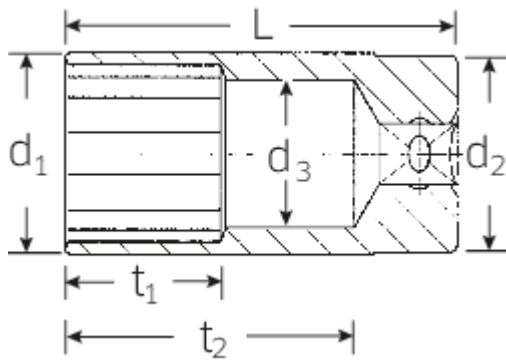

Socket

51

Art.No. **03020013**
GTIN **4018754005574**
Model **51 13**

Label. 1/2" Socket size 13mm L.83mm

Features.

- extra deep
- DIN 3124/ISO 2725-1, DIN EN 3710, DIN EN 3709, ASME B 107.5M
- HPQ® high performance steel, chrome plated

Technical Drawing.

Technical Attributes.

Output profile	Double hexagon AS-drive
Drive square internal (inch)	1/2"
d1	18,3 mm
d2	22 mm
d3	12 mm
Length mm (L)	83 mm
Size [mm and Inch]	13
t1	35 mm
t2	67 mm
Type	Mercedes-Benz

Logistics data.

Length (IFS)	83
Width (IFS)	23
Height (IFS)	23
Length (packed, mm)	110
Width (packed, mm)	85
Height (packed, mm)	45
Volume (packed, mm)	0.42075 dm ³
Code	03020013
Weight (gross, kg)	1,015
Weight PAP (kg)	0,000
Weight PVC (kg)	0,008
GTIN	4018754005574
Country of origin	GERMANY
Region of origin	Nordrhein-Westfalen
WEEE/Electrical Act	nicht ear-pflichtig
Customs tariff no.	82042000
Numbers of content units per order units	10
Weight	122 g