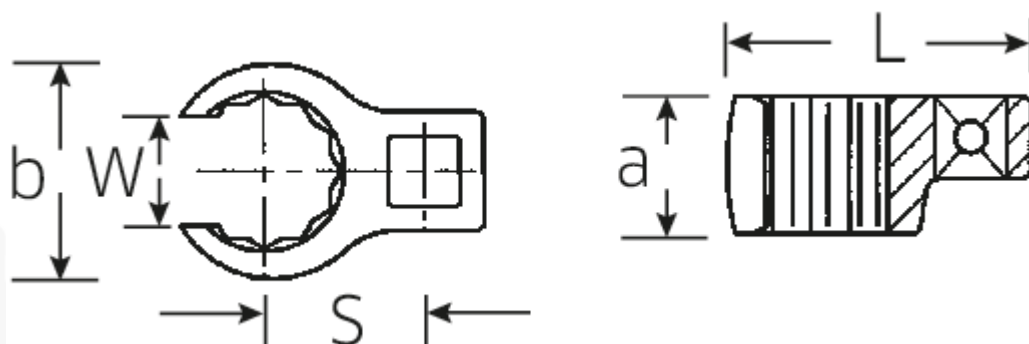

## CROW-RING-Schlüssel, zöllig

440a

Art.No. 01490034  
GTIN 4018754001484  
Model 440 A 9/16

**Bezeichnung.** 1/4" CROW-RING-Schlüssel SW 9/16" L.31,7mm

**Eigenschaften.**

- Chrome-Alloy-Steel, verchromt
- Achtung! Veränderte Einstellwerte am Drehmomentschlüssel
- Gr. 3/8: für Volvo Flugmotor, Typ "JAS"

## Technische Zeichnung.

## Technische Attribute.

a 14 mm

## Varianten.

Code	Artikelnr (ERP)	Bezeichnung	GTIN
01490024	440 A 3/8	1/4" CROW-RING-Schlüssel SW 3/8" L.28,4mm	4018754116805
01490028	440 A 7/16	1/4" CROW-RING-Schlüssel SW 7/16" L.28mm	4018754001460
01490032	440 A 1/2	1/4" CROW-RING-Schlüssel SW 1/2" L.30,5mm	4018754001477
01490034	440 A 9/16	1/4" CROW-RING-Schlüssel SW 9/16" L.31,7mm	4018754001484
02490036	440 A 5/8	3/8" CROW-RING-Schlüssel SW 5/8" L.36,5mm	4018754004546
02490038	440 A 11/16	3/8" CROW-RING-Schlüssel SW 11/16" L.39,2mm	4018754004553
02490040	440 A 3/4	3/8" CROW-RING-Schlüssel SW 3/4" L.40,9mm	4018754004560
02490042	440 A 13/16	3/8" CROW-RING-Schlüssel SW 13/16" L.42,9mm	4018754004577
02490044	440 A 7/8	3/8" CROW-RING-Schlüssel SW 7/8" L.45,2mm	4018754004584
02490046	440 A 15/16	3/8" CROW-RING-Schlüssel SW 15/16" L.47,2mm	4018754004591
02490048	440 A 1	3/8" CROW-RING-Schlüssel SW 1" L.49,3mm	4018754004607