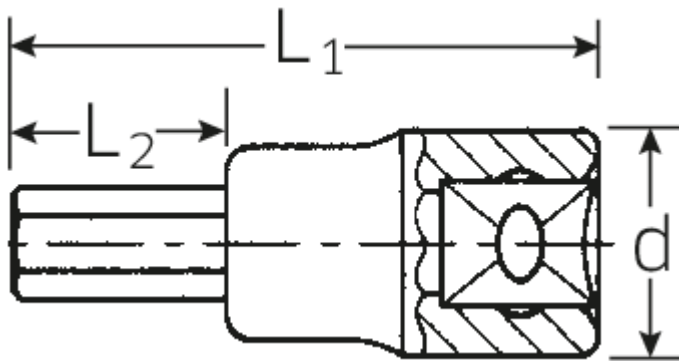

INHEX socket

54

Art.No. **03050004**
GTIN **4018754006236**
Model **54 4**

Label. INHEX socket 1/2" 4mm L.60mm

Features.

- for hexagon socket head screws
- DIN 7422
- Chrome Alloy Steel, chrome plated

Advantages.

Ideal for a wide range of car, bicycle, motorcycle, and industrial jobs

Robust quality tool for the professional user – Made in Germany

Technical Drawing.

Technical Attributes.

Output profile	Hex
Output hex. outside (mm)	4 mm
Drive square internal (inch)	1/2"
d	22,7 mm
L1	60 mm
L2	22 mm

Logistics data.

Length (IFS)	61
Width (IFS)	23
Height (IFS)	23
Length (packed, mm)	70
Width (packed, mm)	60
Height (packed, mm)	43
Volume (packed, mm)	0.1806 dm ³
Code	03050004
Weight (gross, kg)	0,340
Weight PAP (kg)	0,000
Weight PVC (kg)	0,003
GTIN	4018754006236
Country of origin	GERMANY
Region of origin	Nordrhein-Westfalen
WEEE/Electrical Act	nicht ear-pflichtig
Customs tariff no.	82042000
Numbers of content units per order units	5
Weight	68 g