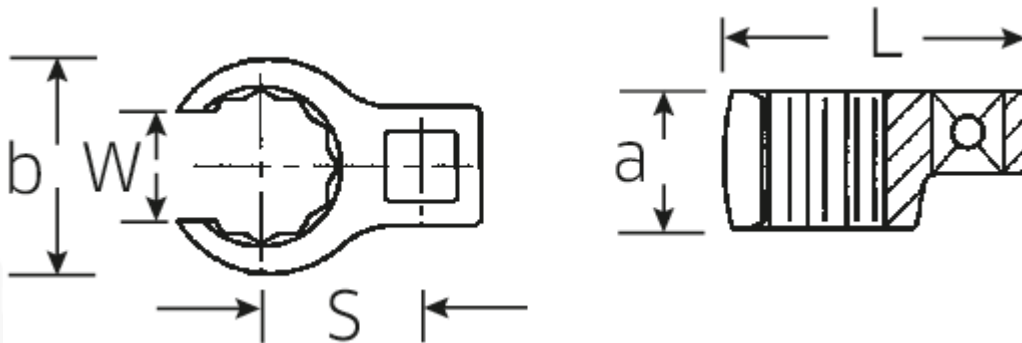

## CROW-RING spanner

440a

Art.No. 03490072  
GTIN 4018754008544  
Model 440 A 2

**Label.** 1/2" CROW-RING spanner size 2" L.83,2mm

- Features.**
- Chrome Alloy Steel, chrome plated
  - Caution! Modified settings on torque wrench

## Technical Drawing.

## Technical Attributes.

a 27,5 mm

03490064	440 A 1 1/2	1/2" CROW-RING spanner size 1 1/2" L.68,1mm	4018754008490
03490065	440 A 1 9/16	1/2" CROW-RING spanner size 1 9/16" L.70,1mm	4018754008506
03490066	440 A 1 5/8	1/2" CROW-RING spanner size 1 5/8" L.71,8mm	4018754008513
03490068	440 A 1 3/4	1/2" CROW-RING spanner size 1 3/4" L.75,6mm	4018754008520
03490069	440 A 1 13/16	1/2" CROW-RING spanner size 1 13/16" L.77,7mm	4018754008537
03490072	440 A 2	1/2" CROW-RING spanner size 2" L.83,2mm	4018754008544
03490076	440 A 2 1/4	1/2" CROW-RING spanner size 2 1/4" L.91,2mm	4018754008551
03490077	440 A 2 5/16	1/2" CROW-RING spanner size 2 5/16" L.93,3mm	4018754008568
03490078	440 A 2 3/8	1/2" CROW-RING spanner size 2 3/8" L.95,2mm	4018754008575