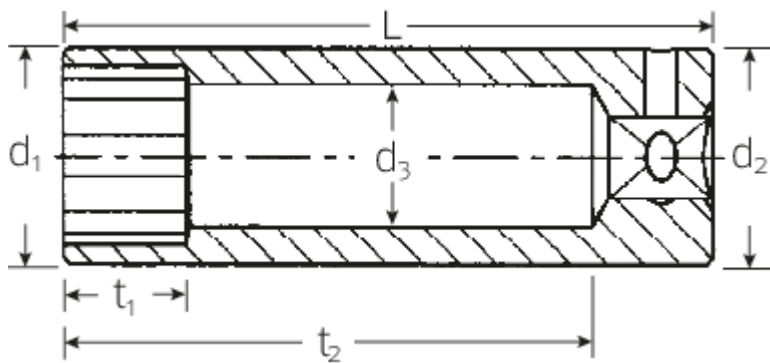

Sockets

40DL

Art.No. 01240006
GTIN 4018754000821
Model 40 DL 6

Label. 1/4" Sockets size 6mm L.50mm

Features.

- extra deep
- DIN EN 3710, DIN EN 3709, DIN 3124/ISO 2725-1, ASME B 107.5M
- HPQ® high performance steel, chrome plated

Technologies and features.

High Performance Quality (HPQ®)

High-performance steel, extremely resilient, yet thin-walled and ideal for working in confined spaces.

Technical Drawing.

Technical Attributes.

Output profile	Double hexagon AS-drive
Drive square internal (inch)	1/4"
d1	9,2 mm
d2	10,7 mm
d3	5 mm
Height mm (h)	11 mm
Length mm (L)	50 mm
Size [mm]	6 mm
t1	6 mm
t2	42 mm

Logistics data.

Length (IFS)	51
Width (IFS)	11
Height (IFS)	11
Length (packed, mm)	55
Width (packed, mm)	55
Height (packed, mm)	11
Volume (packed, mm)	0.033275 dm ³
Code	01240006
Weight (gross, kg)	0,090
Weight PAP (kg)	0,000
Weight PVC (kg)	0,003
GTIN	4018754000821
Country of origin	GERMANY
Region of origin	Nordrhein-Westfalen
WEEE/Electrical Act	nicht ear-pflichtig
Customs tariff no.	82042000
Numbers of content units per order units	5
Weight	18 g