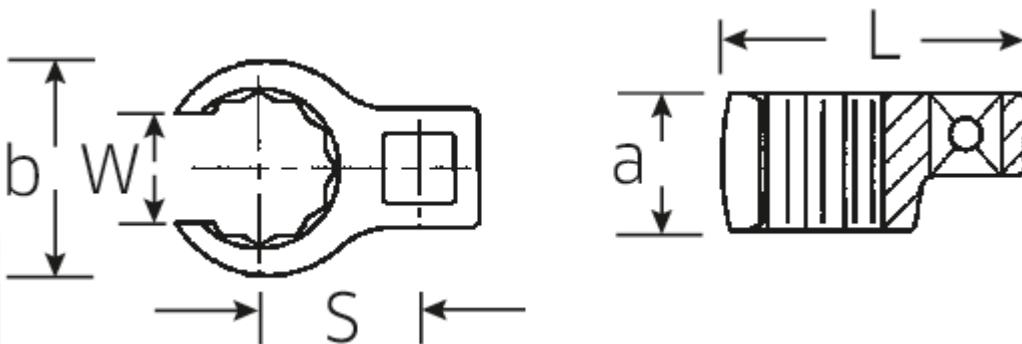

## CROW-RING spanner

440

Art.No. 01190008  
GTIN 4018754149094  
Model 440 8

**Label.** 1/4" CROW-RING spanner size 8mm L.23,8mm

**Features.**

- Chrome Alloy Steel, chrome plated
- Caution! Modified settings on torque wrench <!-- (refer to note on page [170524]) -->

## Technical Drawing.