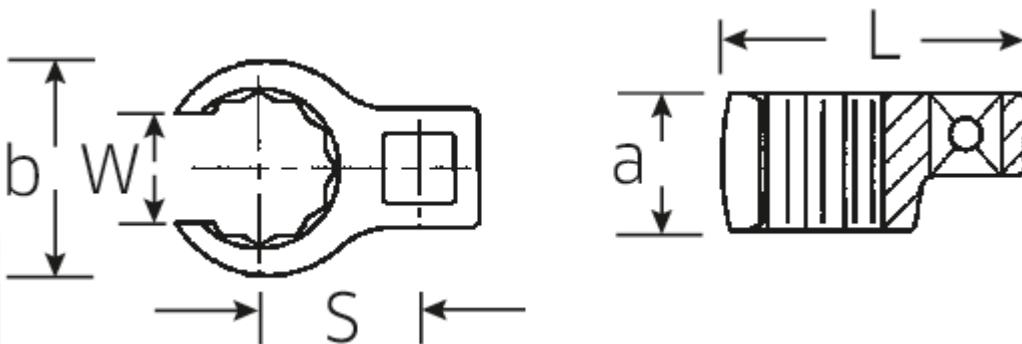

Technical Drawing.

Technical Attributes.

a 19,5 mm

Logistics data.

Length (IFS) 46