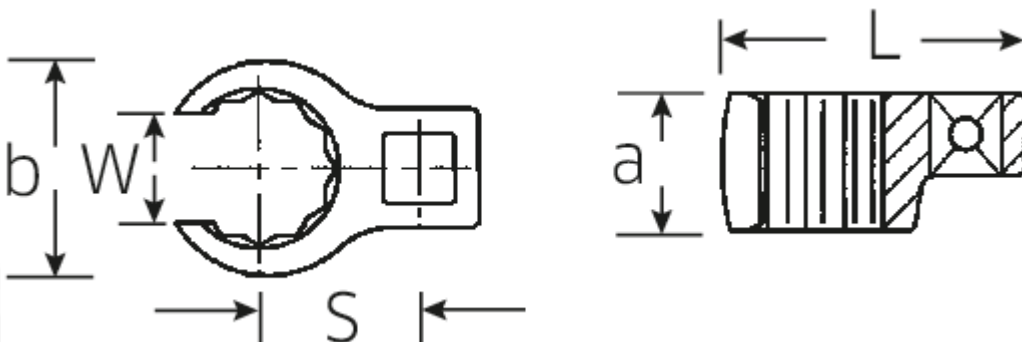

Technical Drawing.

Technical Attributes.

a 18,5 mm

Logistics data.

Length (IFS) 42