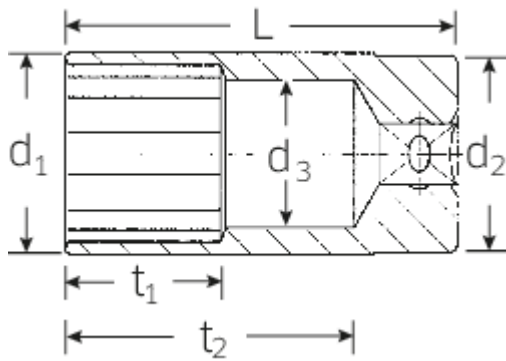

Socket

51

Art.No. **03020022**
GTIN **4018754005659**
Model **51 22**

Label. 1/2" Socket size 22mm L.83mm

Features.

- extra deep
- DIN 3124/ISO 2725-1, DIN EN 3710, DIN EN 3709, ASME B 107.5M
- HPQ® high performance steel, chrome plated

Technical Drawing.

Technical Attributes.

Output profile	Double hexagon AS-drive
Drive square internal (inch)	1/2"
d1	29,7 mm
d2	27,5 mm
d3	21 mm
Length mm (L)	83 mm
Size [mm and Inch]	22
t1	35 mm
t2	65,5 mm

Logistics data.

Length (IFS)	83
Width (IFS)	30
Height (IFS)	30
Length (packed, mm)	153
Width (packed, mm)	90
Height (packed, mm)	60
Volume (packed, mm)	0.8262 dm ³
Code	03020022
Weight (gross, kg)	2,020
Weight PAP (kg)	0,000
Weight PVC (kg)	0,011
GTIN	4018754005659
Country of origin	GERMANY
Region of origin	Nordrhein-Westfalen
WEEE/Electrical Act	nicht ear-pflichtig
Customs tariff no.	82042000
Numbers of content units per order units	10
Weight	200 g