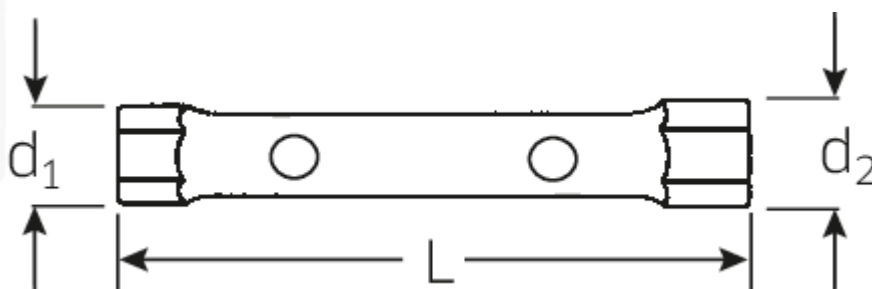

Box spanner

10750

Art.No. **43332123**

GTIN **4018754254996**

Model **10750 21 x 23 Rohrsteckschlüssel**

Label.

Box spanner size 21 x 23mm L.170mm

Features.

- DIN 896 Type B
- made of seamlessly drawn precision steel tubing
- recessed at both ends
- Chrome Alloy Steel, surface polished and chrome plated

Advantages.

DIN 896 Form B

Different lengths of the pivot pin allow variable leverage and adapted amount of torque.

The double socket spanners have two holes for the pivot pins.

The extended shape of the pipe double socket spanner serves as a practical handle and can therefore be used ideally even in narrow, space-limited work spaces.

Robust and durable made of high-quality Chrome-Alloy-Steel

Technical Drawing.

Technical Attributes.

| | |
|----------------------|------------|
| d1 | 30,5 mm |
| d2 | 33 mm |
| Length mm (L) | 170 mm |
| Size [mm] | 21 x 23 mm |