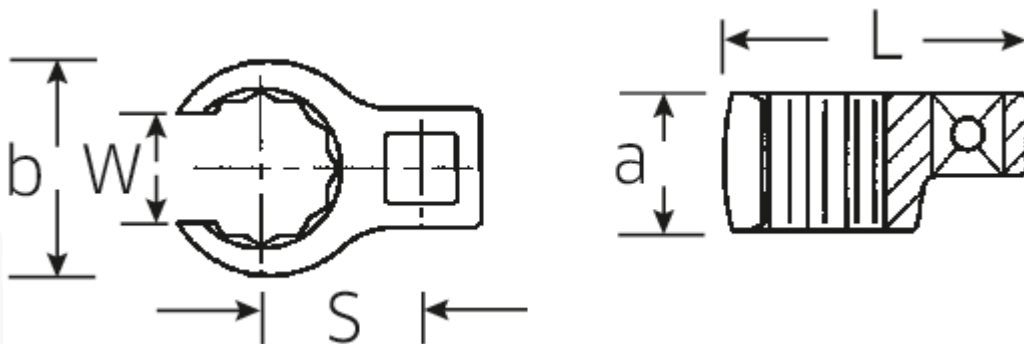

Technical Drawing.

Technical Attributes.

a 22,5 mm

Logistics data.

Length (IFS) 63