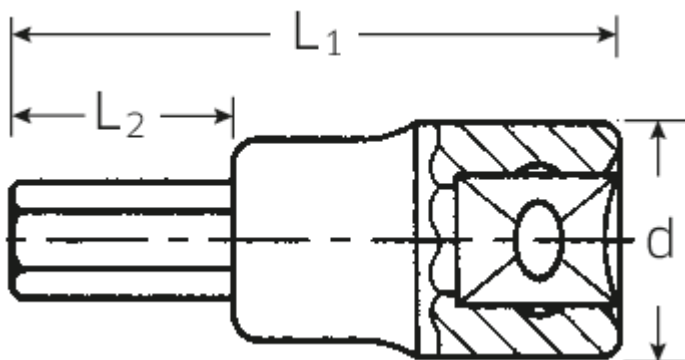

## INHEX socket

49

Art.No. 02050005  
GTIN 4018754002580  
Model 49 5

**Label.** INHEX socket 3/8" 5mm L.52mm

**Features.**

- for socket head screws
- DIN 7422
- Chrome Alloy Steel, chrome plated

## Technical Drawing.

## Technical Attributes.

<b>Output profile</b>	Hex
<b>Output hex. outside (mm)</b>	5 mm
<b>Drive square internal (inch)</b>	3/8"
<b>d</b>	17,8 mm
<b>L1</b>	52 mm
<b>L2</b>	20 mm

## Logistics data.

<b>Length (IFS)</b>	52
<b>Width (IFS)</b>	18
<b>Height (IFS)</b>	18
<b>Length (packed, mm)</b>	72
<b>Width (packed, mm)</b>	68
<b>Height (packed, mm)</b>	19
<b>Volume (packed, mm)</b>	0.093024 dm <sup>3</sup>
<b>Code</b>	02050005
<b>Weight (gross, kg)</b>	0,220
<b>Weight PAP (kg)</b>	0,000
<b>Weight PVC (kg)</b>	0,003
<b>GTIN</b>	4018754002580
<b>Country of origin</b>	GERMANY
<b>Region of origin</b>	Nordrhein-Westfalen
<b>WEEE/Electrical Act</b>	nicht ear-pflichtig
<b>Customs tariff no.</b>	82042000
<b>Numbers of content units per order units</b>	5
<b>Weight</b>	44 g