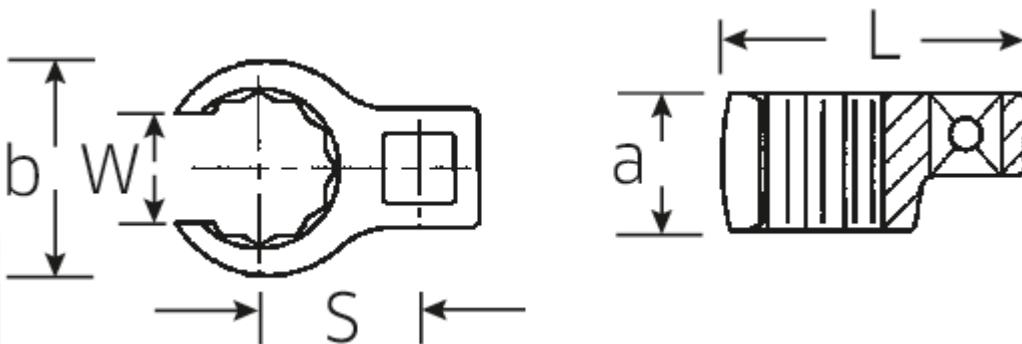

Technical Drawing.

Technical Attributes.

a 24 mm

Logistics data.

Length (IFS) 65