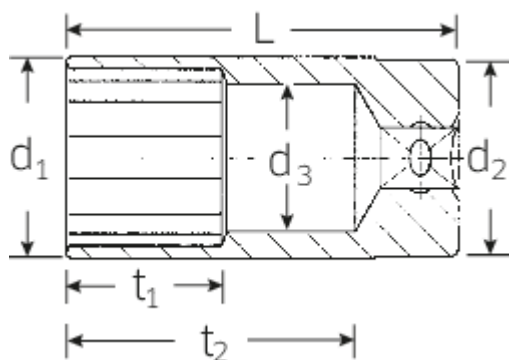

Socket

51a

Art.No. 03420024
GTIN 4018754127108
Model 51 A 3/8

Label. 1/2" Socket size 3/8" L.83mm

Features.

- extra deep
- ASME B 107.1, Fed. Spec. GGG-W-641, SAE AS 954-E
- HPQ® high performance steel, chrome plated

Technical Drawing.

Technical Attributes.

Output profile	Double hexagon AS-drive
Drive square internal (inch)	1/2"
d1	14,3 mm
d2	22 mm
d3	8,3 mm
Length mm (L)	83 mm
Size [inch]	3/8 "
t1	19 mm
t2	67 mm

Logistics data.

Length (IFS)	83
Width (IFS)	22
Height (IFS)	22
Length (packed, mm)	150
Width (packed, mm)	100
Height (packed, mm)	22
Volume (packed, mm)	0.33 dm3
Code	03420024
Weight (gross, kg)	0,477
Weight PAP (kg)	0,000
Weight PVC (kg)	0,007
GTIN	4018754127108
Country of origin	GERMANY
Region of origin	Nordrhein-Westfalen
WEEE/Electrical Act	nicht ear-pflichtig
Customs tariff no.	82042000
Numbers of content units per order units	5
Weight	93 g