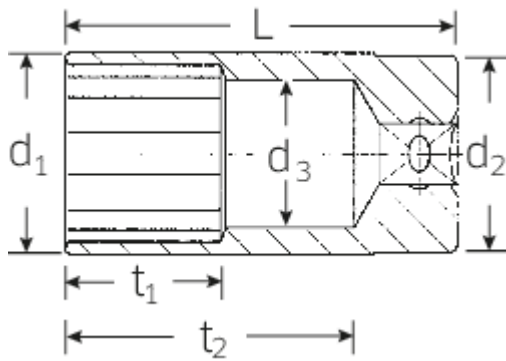

Socket

51

Art.No. **03020024**
GTIN **4018754005673**
Model **51 24**

Label. 1/2" Socket size 24mm L.83mm

Features.

- extra deep
- DIN 3124/ISO 2725-1, DIN EN 3710, DIN EN 3709, ASME B 107.5M
- HPQ® high performance steel, chrome plated

Technical Drawing.

Technical Attributes.

Output profile	Double hexagon AS-drive
Drive square internal (inch)	1/2"
d1	32 mm
d2	30 mm
d3	21 mm
Length mm (L)	83 mm
Size [mm and Inch]	24
t1	35 mm
t2	66,1 mm

Logistics data.

Length (IFS)	83
Width (IFS)	33
Height (IFS)	33
Length (packed, mm)	168
Width (packed, mm)	87
Height (packed, mm)	34
Volume (packed, mm)	0.496944 dm ³
Code	03020024
Weight (gross, kg)	1,256
Weight PAP (kg)	0,000
Weight PVC (kg)	0,009
GTIN	4018754005673
Country of origin	GERMANY
Region of origin	Nordrhein-Westfalen
WEEE/Electrical Act	nicht ear-pflichtig
Customs tariff no.	82042000
Numbers of content units per order units	5
Weight	251 g