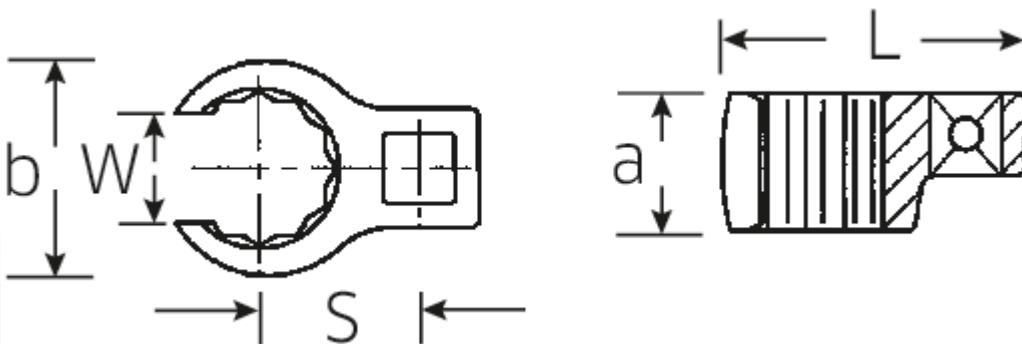

Technical Drawing.

Technical Attributes.

a 20 mm

Logistics data.

Length (IFS) 50