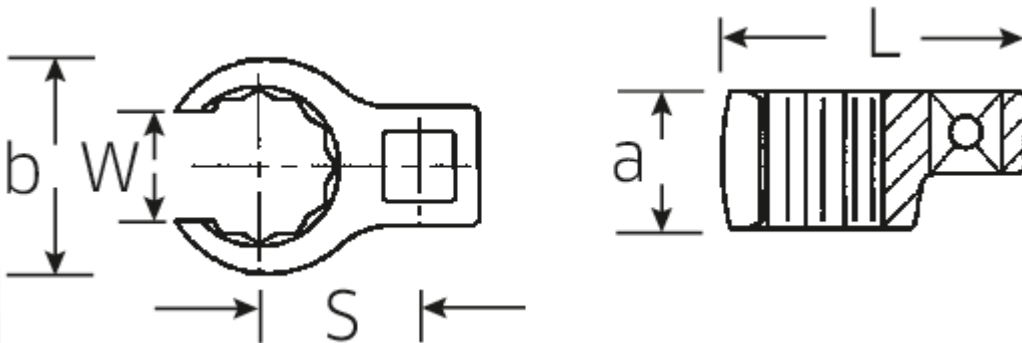

## CROW-RING spanner

440a

Art.No. 03490065  
GTIN 4018754008506  
Model 440 A 1 9/16

**Label.** 1/2" CROW-RING spanner size 1 9/16" L.70,1mm

- Features.**
- Chrome Alloy Steel, chrome plated
  - Caution! Modified settings on torque wrench

## Technical Drawing.

## Technical Attributes.

a 24 mm

03490064	440 A 1 1/2	1/2" CROW-RING spanner size 1 1/2" L.68,1mm	4018754008490
03490065	440 A 1 9/16	1/2" CROW-RING spanner size 1 9/16" L.70,1mm	4018754008506
03490066	440 A 1 5/8	1/2" CROW-RING spanner size 1 5/8" L.71,8mm	4018754008513
03490068	440 A 1 3/4	1/2" CROW-RING spanner size 1 3/4" L.75,6mm	4018754008520
03490069	440 A 1 13/16	1/2" CROW-RING spanner size 1 13/16" L.77,7mm	4018754008537
03490072	440 A 2	1/2" CROW-RING spanner size 2" L.83,2mm	4018754008544
03490076	440 A 2 1/4	1/2" CROW-RING spanner size 2 1/4" L.91,2mm	4018754008551
03490077	440 A 2 5/16	1/2" CROW-RING spanner size 2 5/16" L.93,3mm	4018754008568
03490078	440 A 2 3/8	1/2" CROW-RING spanner size 2 3/8" L.95,2mm	4018754008575