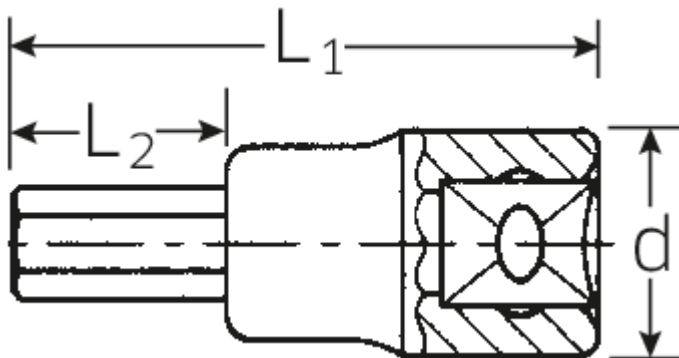

## INHEX socket

54a

Art.No. 03450032  
GTIN 4018754008414  
Model 54 A 1/2

**Label.** INHEX socket 1/2" 1/2" L.60mm

**Features.**

- for hexagon socket head screws
- DIN 7422
- Chrome Alloy Steel, chrome plated

## Technical Drawing.

## Technical Attributes.

<b>Output profile</b>	Hexagon
<b>Output hex outside (inch)</b>	1/2"
<b>Drive square internal (inch)</b>	1/2"
<b>d</b>	23,7 mm
<b>L1</b>	60 mm
<b>L2</b>	20 mm

## Logistics data.

<b>Length (IFS)</b>	60
<b>Width (IFS)</b>	24
<b>Height (IFS)</b>	24
<b>Length (packed, mm)</b>	100
<b>Width (packed, mm)</b>	100
<b>Height (packed, mm)</b>	24
<b>Volume (packed, mm)</b>	0.24 dm3
<b>Code</b>	03450032
<b>Weight (gross, kg)</b>	0,625
<b>Weight PAP (kg)</b>	0,000
<b>Weight PVC (kg)</b>	0,003
<b>GTIN</b>	4018754008414
<b>Country of origin</b>	GERMANY
<b>Region of origin</b>	Nordrhein-Westfalen
<b>WEEE/Electrical Act</b>	nicht ear-pflichtig
<b>Customs tariff no.</b>	82042000
<b>Numbers of content units per order units</b>	5
<b>Weight</b>	125 g