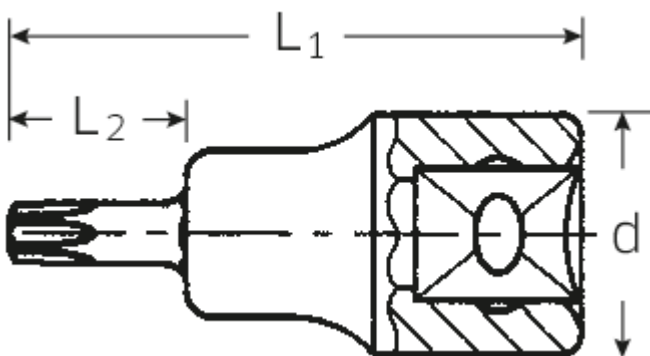

## Screwdriver socket

49TX

Art.No. 02100025  
GTIN 4018754002849  
Model 49 TX T 25

**Label.** 3/8" Screwdriver socket L.49mm

**Features.**

- for inside TORX® screws
- Chrome Alloy Steel, chrome plated

## Technical Drawing.

## Technical Attributes.

<b>Output profile</b>	TORX®
<b>Drive square internal (inch)</b>	3/8"
<b>d</b>	17,8 mm
<b>Size Output profile</b>	T25
<b>L1</b>	49 mm
<b>L2</b>	17 mm
<b>Length mm (L)</b>	50 mm

## Logistics data.

<b>Length (IFS)</b>	50
<b>Width (IFS)</b>	18
<b>Height (IFS)</b>	18
<b>Length (packed, mm)</b>	70
<b>Width (packed, mm)</b>	60
<b>Height (packed, mm)</b>	18
<b>Volume (packed, mm)</b>	0.0756 dm <sup>3</sup>
<b>Code</b>	02100025
<b>Weight (gross, kg)</b>	0,236
<b>Weight PAP (kg)</b>	0,000
<b>Weight PVC (kg)</b>	0,003
<b>GTIN</b>	4018754002849
<b>Country of origin</b>	GERMANY
<b>Region of origin</b>	Nordrhein-Westfalen
<b>WEEE/Electrical Act</b>	nicht ear-pflichtig
<b>Customs tariff no.</b>	82042000
<b>Numbers of content units per order units</b>	5
<b>Weight</b>	46 g