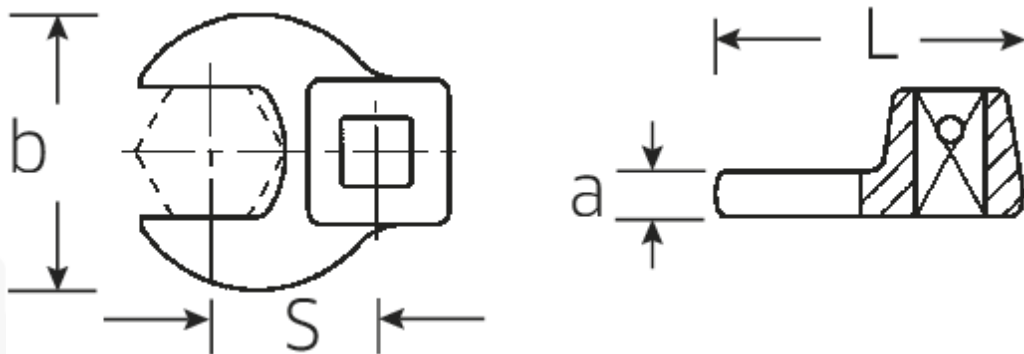

Technical Drawing.

Technical Attributes.

a 6,3 mm

Logistics data.

Length (IFS) 25