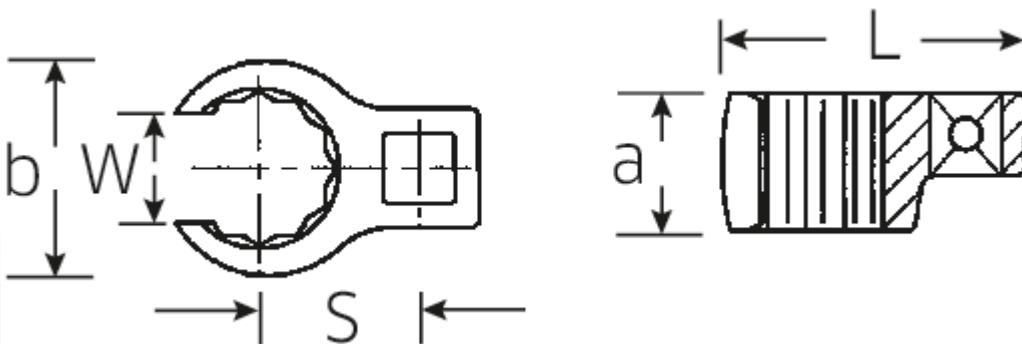

Technical Drawing.

Technical Attributes.

a 18,5 mm

Logistics data.

Length (IFS) 42