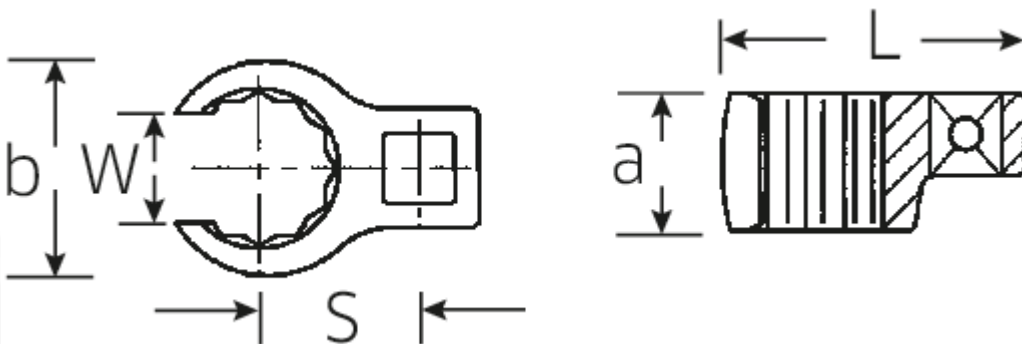

Technical Drawing.

Technical Attributes.

a 19 mm

Logistics data.

Length (IFS) 45