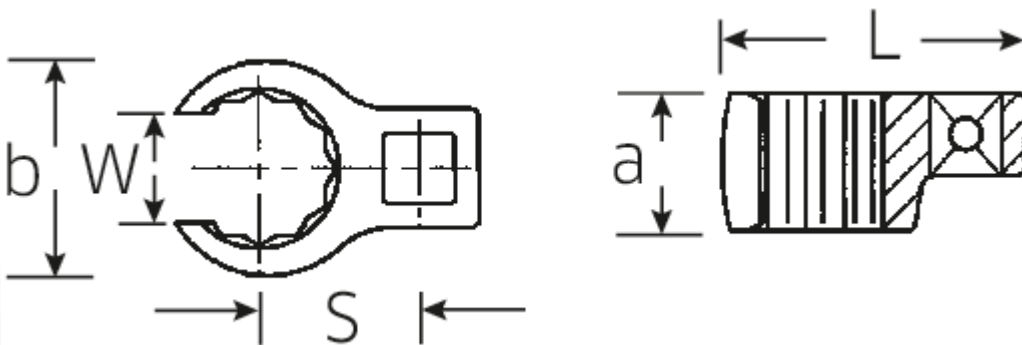

Technical Drawing.

Technical Attributes.

a 17,5 mm

Logistics data.

Length (IFS) 39