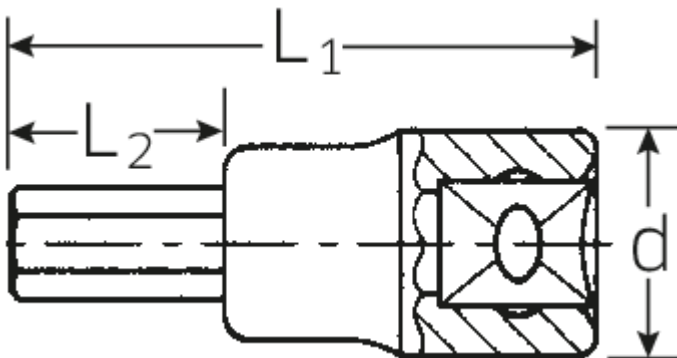

INHEX socket

54a

Art.No. 03450028
GTIN 4018754008407
Model 54 A 7/16

Label. INHEX socket 1/2" 7/16" L.60mm

Features.

- for hexagon socket head screws
- DIN 7422
- Chrome Alloy Steel, chrome plated

Advantages.

Technical Attributes.

Output profile	Hexagon
Output hex outside (inch)	7/16"
Drive square internal (inch)	1/2"
d	22,7 mm
L1	60 mm
L2	22 mm

Logistics data.

Length (IFS)	60
Width (IFS)	23
Height (IFS)	23
Length (packed, mm)	130
Width (packed, mm)	70
Height (packed, mm)	24
Volume (packed, mm)	0.2184 dm ³
Code	03450028
Weight (gross, kg)	0,521
Weight PAP (kg)	0,000
Weight PVC (kg)	0,005
GTIN	4018754008407
Country of origin	GERMANY
Region of origin	Nordrhein-Westfalen
WEEE/Electrical Act	nicht ear-pflichtig
Customs tariff no.	82042000
Numbers of content units per order units	5
Weight	103 g

Variants.

Code	Article number (ERP)	Article description (Autom._)	GTIN
03450014	54 A 7/32	INHEX socket 1/2" 7/32" L.60mm	4018754008360
03450016	54 A 1/4	INHEX socket 1/2" 1/4" L.60mm	4018754008377
03450020	54 A 5/16	INHEX socket 1/2" 5/16" L.60mm	4018754008384
03450024	54 A 3/8	INHEX socket 1/2" 3/8" L.60mm	4018754008391
03450028	54 A 7/16	INHEX socket 1/2" 7/16" L.60mm	4018754008407
03450032	54 A 1/2	INHEX socket 1/2" 1/2" L.60mm	4018754008414
03450034	54 A 9/16	INHEX socket 1/2" 9/16" L.60mm	4018754008421
03450036	54 A 5/8	INHEX socket 1/2" 5/8" L.60mm	4018754008438
03450040	54 A 3/4	INHEX socket 1/2" 3/4" L.60mm	4018754127191