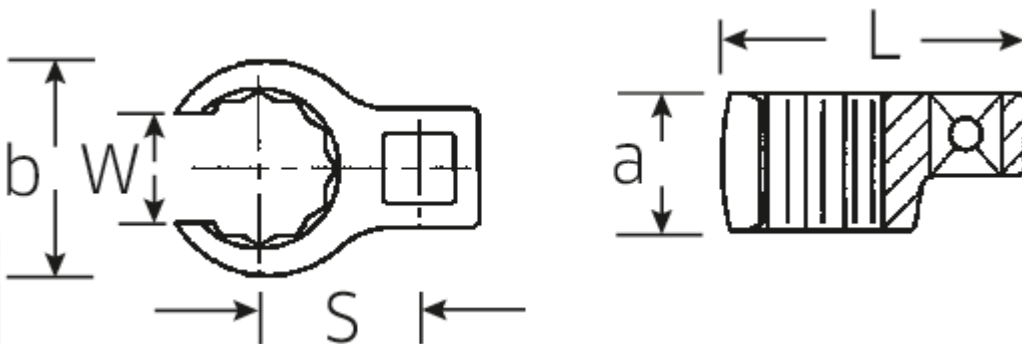

Technical Drawing.

Technical Attributes.

a 21,4 mm

Logistics data.

Length (IFS) 59