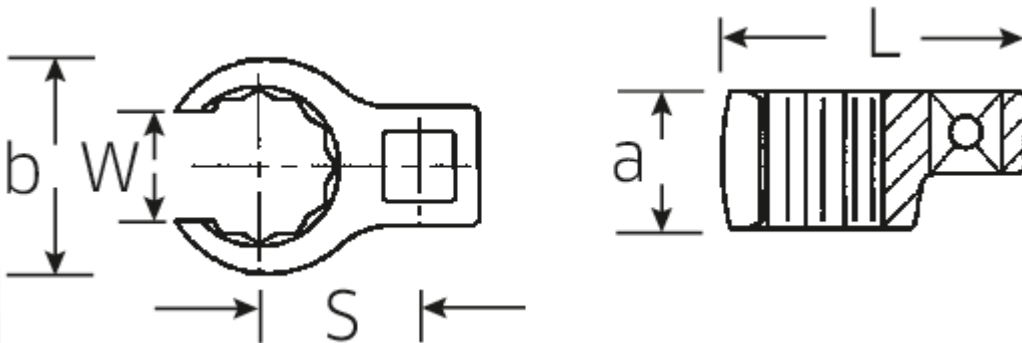

Technical Drawing.

Technical Attributes.

a 30 mm

Logistics data.

Length (IFS) 91