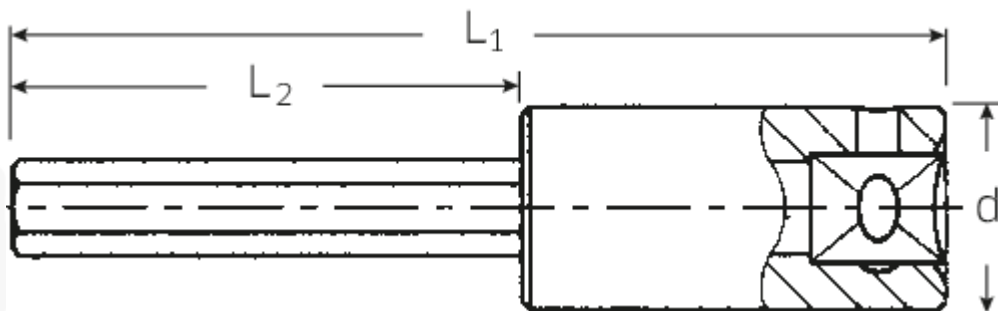

INHEX socket

44a

Art.No. **01450014**
GTIN **4018754126941**
Model **44 A 7/32**

Label. INHEX socket 1/4" 7/32" L.55mm

Features.

- for socket head screws
- DIN 7422
- Chrome Alloy Steel, chrome plated

Advantages.

Technical Attributes.

Output profile	Hexagon
Output hex outside (inch)	7/32"
Drive square internal (inch)	1/4"
d	10,7 mm
L1	55 mm
L2	30 mm

Logistics data.

Length (IFS)	55
Width (IFS)	11
Height (IFS)	11
Length (packed, mm)	100
Width (packed, mm)	60
Height (packed, mm)	11
Volume (packed, mm)	0.066 dm ³
Code	01450014
Weight (gross, kg)	0,100
Weight PAP (kg)	0,000
Weight PVC (kg)	0,003
GTIN	4018754126941
Country of origin	GERMANY
Region of origin	Nordrhein-Westfalen
WEEE/Electrical Act	nicht ear-pflichtig
Customs tariff no.	82042000
Numbers of content units per order units	5
Weight	19 g