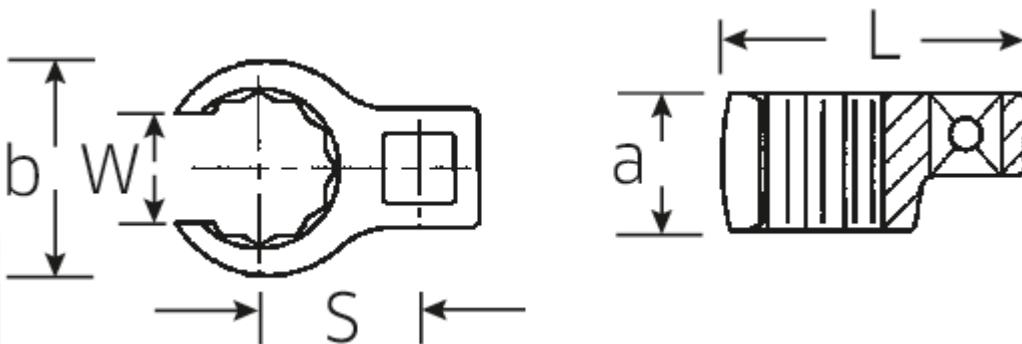

## CROW-RING spanner

440

Art.No. 03190042  
GTIN 4018754141197  
Model 440 42

**Label.** 1/2" CROW-RING spanner size 42mm L.71mm

**Features.**

- Chrome Alloy Steel, chrome plated
- Caution! Modified settings on torque wrench <!-- (refer to note on page [170524]) -->

## Technical Drawing.

## Technical Attributes.

a 24,5 mm