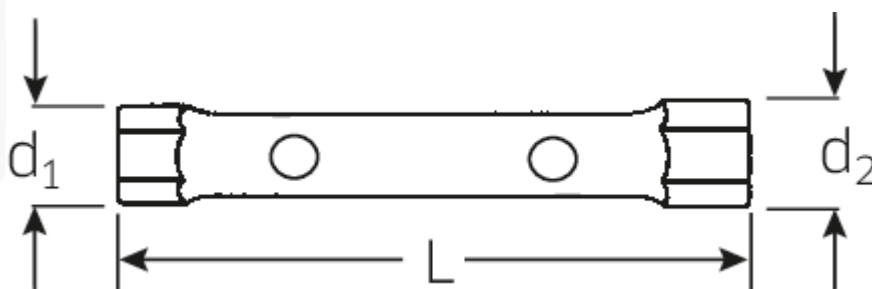

Box spanner

10750

Art.No. 43332022

GTIN 4018754254989

Model 10750 20 x 22 Rohrsteckschlüssel

Label. Box spanner size 20 x 22mm L.170mm

- Features.**
- DIN 896 Type B
 - made of seamlessly drawn precision steel tubing
 - recessed at both ends
 - Chrome Alloy Steel, surface polished and chrome plated

Advantages.

DIN 896 Form B

Different lengths of the pivot pin allow variable leverage and adapted amount of torque.

The double socket spanners have two holes for the pivot pins.

The extended shape of the pipe double socket spanner serves as a practical handle and can therefore be used ideally even in narrow, space-limited work spaces.

Robust and durable made of high-quality Chrome-Alloy-Steel

Technical Drawing.

Technical Attributes.

d1	29,5 mm
d2	32 mm
Length mm (L)	170 mm
Size [mm]	20 x 22 mm

Logistics data.

Length (IFS)	167
Width (IFS)	27
Height (IFS)	27
Length (packed, mm)	167
Width (packed, mm)	100
Height (packed, mm)	27
Volume (packed, mm)	0.4509 dm ³
Code	43332022
Weight (gross, kg)	1,151
Weight PAP (kg)	0,000
Weight PVC (kg)	0,009
GTIN	4018754254989
Country of origin	GERMANY
Region of origin	Nordrhein-Westfalen
WEEE/Electrical Act	nicht ear-pflichtig
Customs tariff no.	82041100
Numbers of content units per order units	5
Weight	232 g