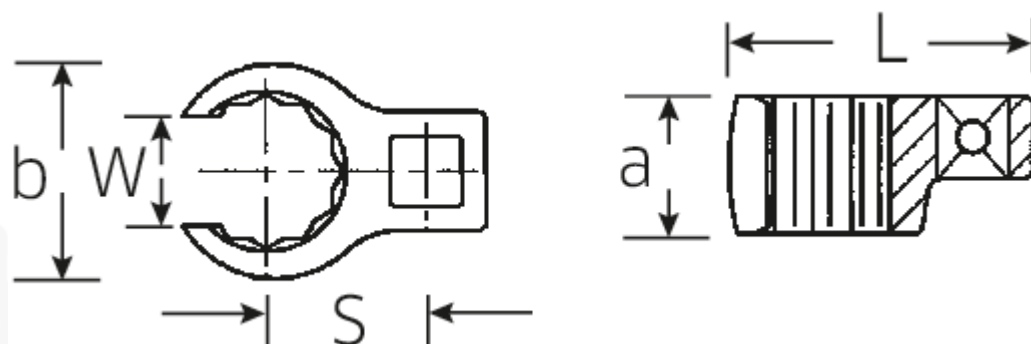

## CROW-RING-Schlüssel, zöllig

440a

Art.No. **01490024**  
GTIN **4018754116805**  
Model **440 A 3/8**

**Bezeichnung.** 1/4" CROW-RING-Schlüssel SW 3/8" L.28,4mm

**Eigenschaften.**

- Chrome-Alloy-Steel, verchromt
- Achtung! Veränderte Einstellwerte am Drehmomentschlüssel
- Gr. 3/8: für Volvo Flugmotor, Typ "JAS"

## Technische Zeichnung.

## Technische Attribute.

a 13,5 mm

## Varianten.

Code	Artikelnr (ERP)	Bezeichnung	GTIN
01490024	440 A 3/8	1/4" CROW-RING-Schlüssel SW 3/8" L.28,4mm	4018754116805
01490028	440 A 7/16	1/4" CROW-RING-Schlüssel SW 7/16" L.28mm	4018754001460
01490032	440 A 1/2	1/4" CROW-RING-Schlüssel SW 1/2" L.30,5mm	4018754001477
01490034	440 A 9/16	1/4" CROW-RING-Schlüssel SW 9/16" L.31,7mm	4018754001484
02490036	440 A 5/8	3/8" CROW-RING-Schlüssel SW 5/8" L.36,5mm	4018754004546
02490038	440 A 11/16	3/8" CROW-RING-Schlüssel SW 11/16" L.39,2mm	4018754004553
02490040	440 A 3/4	3/8" CROW-RING-Schlüssel SW 3/4" L.40,9mm	4018754004560
02490042	440 A 13/16	3/8" CROW-RING-Schlüssel SW 13/16" L.42,9mm	4018754004577
02490044	440 A 7/8	3/8" CROW-RING-Schlüssel SW 7/8" L.45,2mm	4018754004584
02490046	440 A 15/16	3/8" CROW-RING-Schlüssel SW 15/16" L.47,2mm	4018754004591
02490048	440 A 1	3/8" CROW-RING-Schlüssel SW 1" L.49,3mm	4018754004607