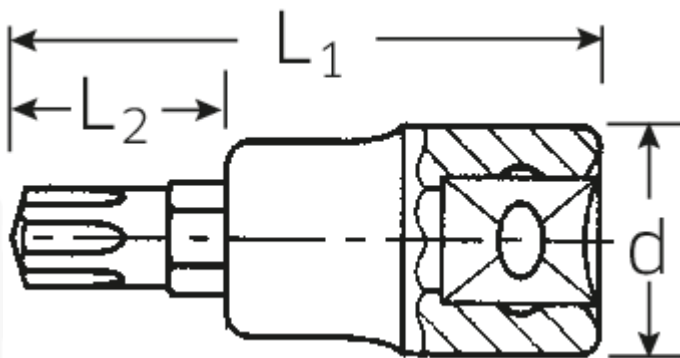

## Screwdriver socket

**54CV**

Art.No. **03090007**  
GTIN **4018754108596**  
Model **54 CV M 7**

**Label.** 1/2" Screwdriver socket Ribe-CV® L.60mm

**Features.**

- for spline socket head screws (Ribe-CV®)
- Chrome Alloy Steel, chrome plated

## Technical Drawing.

## Technical Attributes.

Drive square internal (inch)	1/2"
d	22,7 mm
Size Output profile	M7
L1	60 mm
L2	22 mm

## Logistics data.

Length (IFS)	60
Width (IFS)	23
Height (IFS)	23
Length (packed, mm)	150
Width (packed, mm)	115
Height (packed, mm)	40
Volume (packed, mm)	0.69 dm3
Code	03090007
Weight (gross, kg)	0,375
Weight PAP (kg)	0,000
Weight PVC (kg)	0,004
GTIN	4018754108596
Country of origin	GERMANY
Region of origin	Nordrhein-Westfalen
WEEE/Electrical Act	nicht ear-pflichtig
Customs tariff no.	82042000
Numbers of content units per order units	5
Weight	70 g