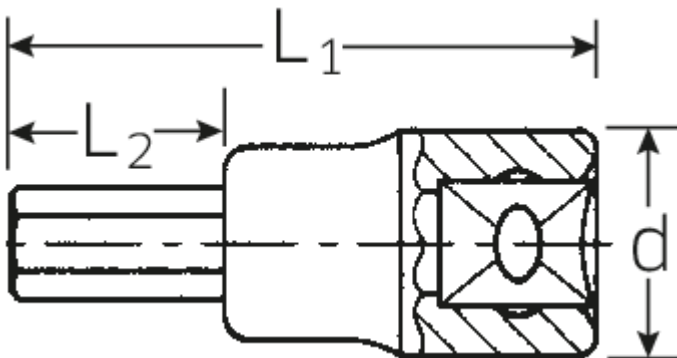

## INHEX socket

54a

Art.No. 03450034  
GTIN 4018754008421  
Model 54 A 9/16

**Label.** INHEX socket 1/2" 9/16" L.60mm

**Features.**

- for hexagon socket head screws
- DIN 7422
- Chrome Alloy Steel, chrome plated

## Technical Drawing.

## Technical Attributes.

<b>Output profile</b>	Hexagon
<b>Output hex outside (inch)</b>	9/16"
<b>Drive square internal (inch)</b>	1/2"
<b>d</b>	23,7 mm
<b>L1</b>	60 mm
<b>L2</b>	20 mm

## Logistics data.

<b>Length (IFS)</b>	60
<b>Width (IFS)</b>	24
<b>Height (IFS)</b>	24
<b>Length (packed, mm)</b>	100
<b>Width (packed, mm)</b>	100
<b>Height (packed, mm)</b>	24
<b>Volume (packed, mm)</b>	0.24 dm3
<b>Code</b>	03450034
<b>Weight (gross, kg)</b>	0,685
<b>Weight PAP (kg)</b>	0,000
<b>Weight PVC (kg)</b>	0,006
<b>GTIN</b>	4018754008421
<b>Country of origin</b>	GERMANY
<b>Region of origin</b>	Nordrhein-Westfalen
<b>WEEE/Electrical Act</b>	nicht ear-pflichtig
<b>Customs tariff no.</b>	82042000
<b>Numbers of content units per order units</b>	5
<b>Weight</b>	137 g