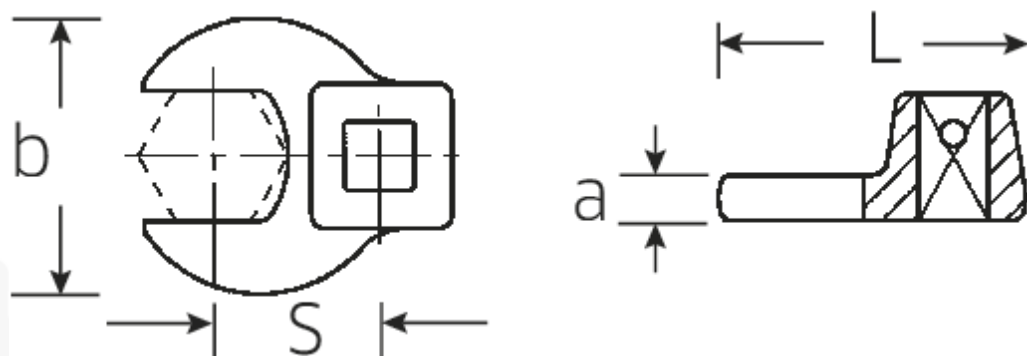

## CROW-FOOT-Schlüssel, metrisch

540

Art.No. 02200027

GTIN 4018754149179

Model 540 27

**Bezeichnung.** 3/8" CROW-FOOT-Schlüssel SW 27mm L.47mm

**Eigenschaften.**

- Chrome-Alloy-Steel, verchromt
- Achtung! Veränderte Einstellwerte am Drehmomentschlüssel

## Technische Zeichnung.

## Technische Attribute.

a 8 mm

## Varianten.

Code	Artikelnr (ERP)	Bezeichnung	GTIN
01200008	540 8	1/4" CROW-FOOT-Schlüssel SW 8mm L.25,5mm	4018754149117
01200009	540 9	1/4" CROW-FOOT-Schlüssel SW 9mm L.25,5mm	4018754149124
01200010	540 10	1/4" CROW-FOOT-Schlüssel SW 10mm L.25,5mm	4018754149131
02200011	540 11	3/8" CROW-FOOT-Schlüssel SW 11mm L.32mm	4018754149414
02200012	540 12	3/8" CROW-FOOT-Schlüssel SW 12mm L.34,3mm	4018754003495
02200013	540 13	3/8" CROW-FOOT-Schlüssel SW 13mm L.34,3mm	4018754003501
02200014	540 14	3/8" CROW-FOOT-Schlüssel SW 14mm L.37,7mm	4018754003518
02200015	540 15	3/8" CROW-FOOT-Schlüssel SW 15mm L.37,7mm	4018754003525
02200016	540 16	3/8" CROW-FOOT-Schlüssel SW 16mm L.37,7mm	4018754003532
02200017	540 17	3/8" CROW-FOOT-Schlüssel SW 17mm L.42,5mm	4018754003549
02200018	540 18	3/8" CROW-FOOT-Schlüssel SW 18mm L.42,5mm	4018754003556
02200019	540 19	3/8" CROW-FOOT-Schlüssel SW 19mm L.42,5mm	4018754003563
02200020	540 20	3/8" CROW-FOOT-Schlüssel SW 20mm L.42,4mm	4018754141067
02200021	540 21	3/8" CROW-FOOT-Schlüssel SW 21mm L.44,5mm	4018754003570
02200022	540 22	3/8" CROW-FOOT-Schlüssel SW 22mm L.44,5mm	4018754003587
02200023	540 23	3/8" CROW-FOOT-Schlüssel SW 23mm L.44,5mm	4018754141074
02200024	540 24	3/8" CROW-FOOT-Schlüssel SW 24mm L.44,4mm	4018754003594