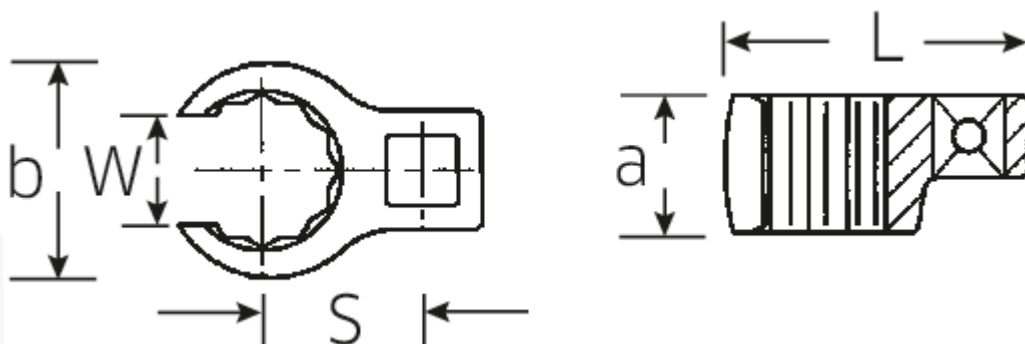

Technical Drawing.

Technical Attributes.

a 20 mm

Logistics data.

Length (IFS) 49