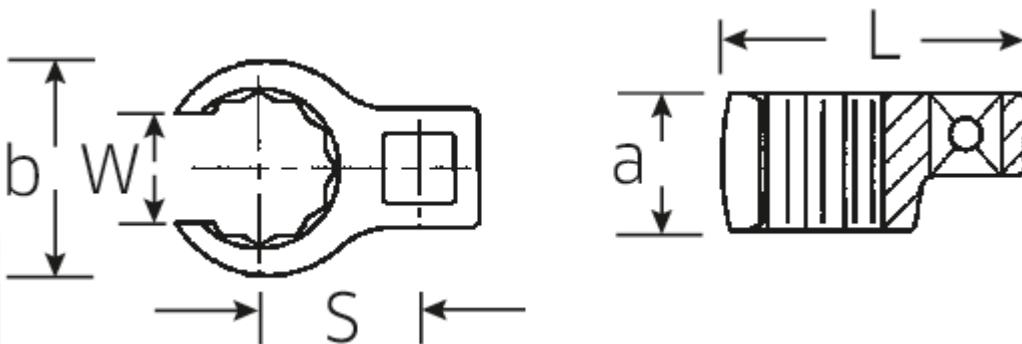

## CROW-RING spanner

440

Art.No. 02190020  
GTIN 4018754141036  
Model 440 20

**Label.** 3/8" CROW-RING spanner size 20mm L.42,9mm

**Features.**

- Chrome Alloy Steel, chrome plated
- Caution! Modified settings on torque wrench <!-- (refer to note on page [170524]) -->

## Technical Drawing.

## Technical Attributes.

a 18,5 mm