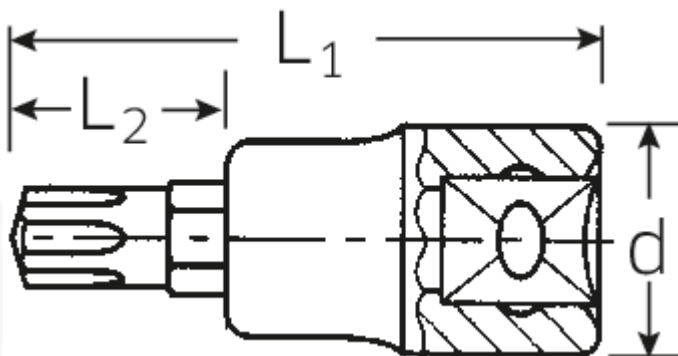

Screwdriver socket

54CV

Art.No. **03090009**
GTIN **4018754108602**
Model **54 CV M 9**

Label. 1/2" Screwdriver socket Ribe-CV® L.60mm

Features.

- for spline socket head screws (Ribe-CV®)
- Chrome Alloy Steel, chrome plated

Technical Drawing.

Technical Attributes.

Drive square internal (inch)	1/2"
d	22,7 mm
Size Output profile	M9
L1	60 mm
L2	22 mm

Logistics data.

Length (IFS)	61
Width (IFS)	23
Height (IFS)	23
Length (packed, mm)	130
Width (packed, mm)	95
Height (packed, mm)	25
Volume (packed, mm)	0.30875 dm ³
Code	03090009
Weight (gross, kg)	0,470
Weight PAP (kg)	0,000
Weight PVC (kg)	0,004
GTIN	4018754108602
Country of origin	GERMANY
Region of origin	Nordrhein-Westfalen
WEEE/Electrical Act	nicht ear-pflichtig
Customs tariff no.	82042000
Numbers of content units per order units	5
Weight	92 g

Variants.

Code	Article number (ERP)	Article description (Autom._)	GTIN
03090005	54 CV M 5	1/2" Screwdriver socket Ribe-CV® L.60mm	4018754006571
03090006	54 CV M 6	1/2" Screwdriver socket Ribe-CV® L.60mm	4018754006588
03090007	54 CV M 7	1/2" Screwdriver socket Ribe-CV® L.60mm	4018754108596
03090008	54 CV M 8	1/2" Screwdriver socket Ribe-CV® L.60mm	4018754006595
03090009	54 CV M 9	1/2" Screwdriver socket Ribe-CV® L.60mm	4018754108602
03090010	54 CV M 10	1/2" Screwdriver socket Ribe-CV® L.60mm	4018754006601
03090012	54 CV M 12	1/2" Screwdriver socket Ribe-CV® L.60mm	4018754006618
03090013	54 CV M 13	1/2" Screwdriver socket Ribe-CV® L.60mm	4018754108619
03090014	54 CV M 14	1/2" Screwdriver socket Ribe-CV® L.60mm	4018754006625
03090016	54 CV M 16	1/2" Screwdriver socket Ribe-CV® L.63mm	4018754006632