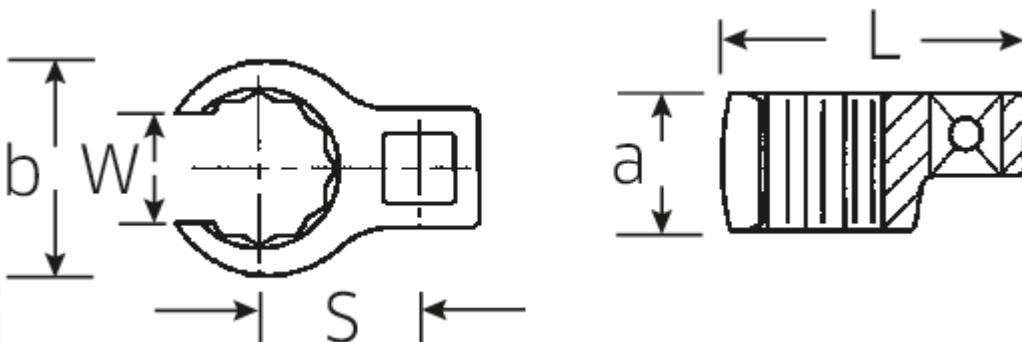

Technical Drawing.

Technical Attributes.

a 22,5 mm

Logistics data.

Length (IFS) 62