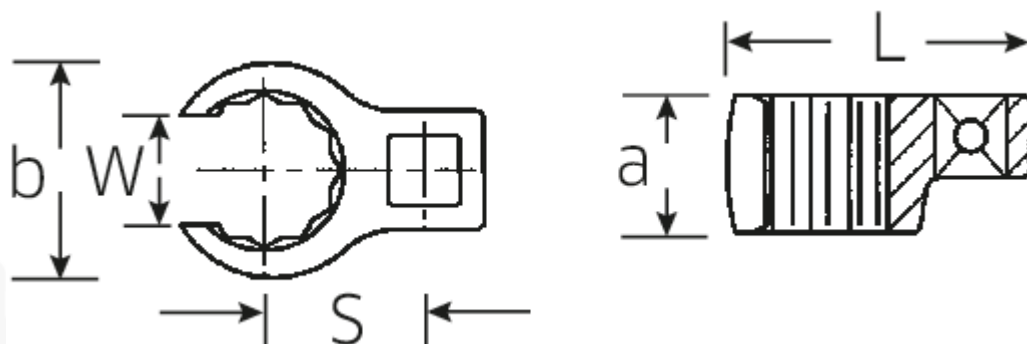

## CROW-RING-Schlüssel, metrisch

440

Art.No. 03190038  
GTIN 4018754141173  
Model 440 38

**Bezeichnung.** 1/2" CROW-FOOT-Schlüssel SW 38mm L.68,1mm

**Eigenschaften.**

- Chrome-Alloy-Steel, verchromt
- Achtung! Veränderte Einstellwerte am Drehmomentschlüssel

## Technische Zeichnung.

## Technische Attribute.

a 24 mm

## Varianten.

Code	Artikelnr (ERP)	Bezeichnung	GTIN
01190008	440 8	1/4" CROW-FOOT-Schlüssel SW 8mm L.23,8mm	4018754149094
01190009	440 9	1/4" CROW-FOOT-Schlüssel SW 9mm L.28,5mm	4018754140985
01190010	440 10	1/4" CROW-FOOT-Schlüssel SW 10mm L.28,4mm	4018754000739
01190011	440 11	1/4" CROW-FOOT-Schlüssel SW 11mm L.28mm	4018754149100
01190012	440 12	1/4" CROW-FOOT-Schlüssel SW 12mm L.30,8mm	4018754000746
01190013	440 13	1/4" CROW-FOOT-Schlüssel SW 13mm L.32mm	4018754102099
01190014	440 14	1/4" CROW-FOOT-Schlüssel SW 14mm L.31,7mm	4018754000753
02190015	440 15	3/8" CROW-FOOT-Schlüssel SW 15mm L.36,5mm	4018754141029
02190016	440 16	3/8" CROW-FOOT-Schlüssel SW 16mm L.36,1mm	4018754003389
02190017	440 17	3/8" CROW-FOOT-Schlüssel SW 17mm L.39,2mm	4018754003396
02190018	440 18	3/8" CROW-FOOT-Schlüssel SW 18mm L.40,8mm	4018754003402
02190019	440 19	3/8" CROW-FOOT-Schlüssel SW 19mm L.40,5mm	4018754003419
02190020	440 20	3/8" CROW-FOOT-Schlüssel SW 20mm L.42,9mm	4018754141036
02190021	440 21	3/8" CROW-FOOT-Schlüssel SW 21mm L.42,8mm	4018754003426
02190022	440 22	3/8" CROW-FOOT-Schlüssel SW 22mm L.45,3mm	4018754003433
02190023	440 23	3/8" CROW-FOOT-Schlüssel SW 23mm L.47,5mm	4018754141043
02190024	440 24	3/8" CROW-FOOT-Schlüssel SW 24mm L.47,3mm	4018754003440