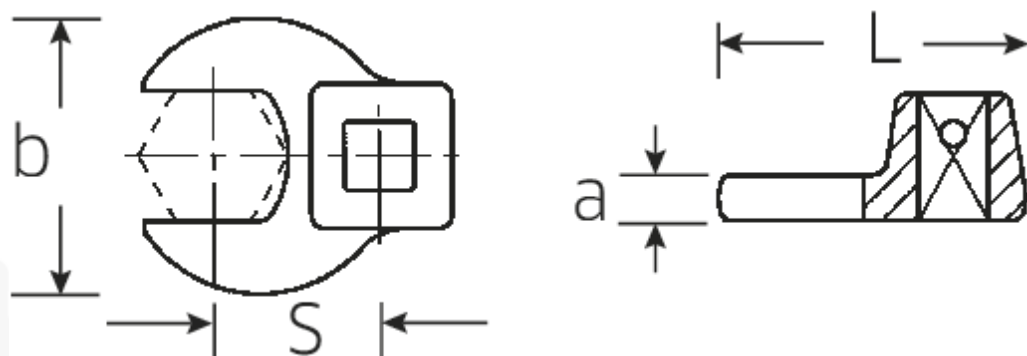

## CROW-FOOT-Schlüssel, zöllig

540a

Art.No. 02500028  
GTIN 4018754004621  
Model 540 A 7/16

**Bezeichnung.** 3/8" CROW-FOOT-Schlüssel SW 7/16" L.32mm

**Eigenschaften.**

- Chrome-Alloy-Steel, verchromt
- Achtung! Veränderte Einstellwerte am Drehmomentschlüssel

## Technische Zeichnung.

## Technische Attribute.

a 6,3 mm

## Varianten.

Code	Artikelnr (ERP)	Bezeichnung	GTIN
01500024	540 A 3/8	1/4" CROW-FOOT-Schlüssel SW 3/8" L.25,5mm	4018754173839
02500028	540 A 7/16	3/8" CROW-FOOT-Schlüssel SW 7/16" L.32mm	4018754004621
02500032	540 A 1/2	3/8" CROW-FOOT-Schlüssel SW 1/2" L.34,3mm	4018754004638
02500034	540 A 9/16	3/8" CROW-FOOT-Schlüssel SW 9/16" L.37,7mm	4018754004645
02500036	540 A 5/8	3/8" CROW-FOOT-Schlüssel SW 5/8" L.37,7mm	4018754004652
02500038	540 A 11/16	3/8" CROW-FOOT-Schlüssel SW 11/16" L.42,5mm	4018754004669
02500040	540 A 3/4	3/8" CROW-FOOT-Schlüssel SW 3/4" L.42,5mm	4018754004676
02500042	540 A 13/16	3/8" CROW-FOOT-Schlüssel SW 13/16" L.42,3mm	4018754004683
02500044	540 A 7/8	3/8" CROW-FOOT-Schlüssel SW 7/8" L.44,5mm	4018754004690
02500048	540 A 1	3/8" CROW-FOOT-Schlüssel SW 1" L.47mm	4018754004706
02500050	540 A 1 1/16	3/8" CROW-FOOT-Schlüssel SW 1 1/16" L.47mm	4018754004713