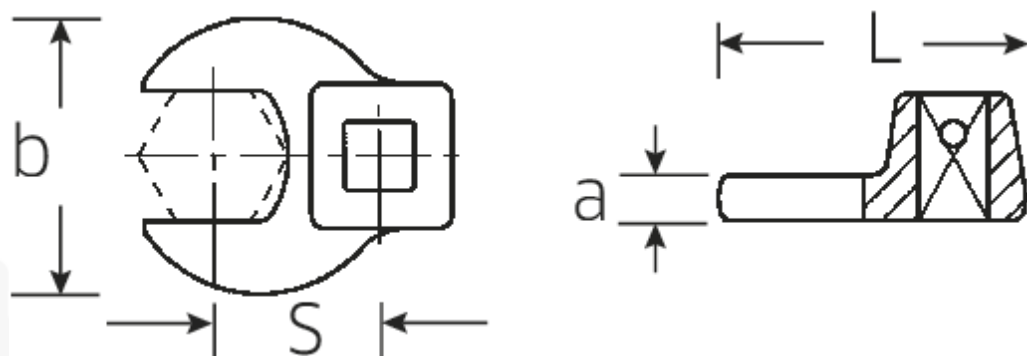

## CROW-FOOT-Schlüssel, zöllig

540a

Art.No. **02500052**  
GTIN **4018754004720**  
Model **540 A 1 1/8**

**Bezeichnung.** 3/8" CROW-FOOT-Schlüssel SW 1 1/8" L.50mm

**Eigenschaften.**

- Chrome-Alloy-Steel, verchromt
- Achtung! Veränderte Einstellwerte am Drehmomentschlüssel

## Technische Zeichnung.

## Technische Attribute.

a 8 mm

## Varianten.

Code	Artikelnr (ERP)	Bezeichnung	GTIN
01500024	540 A 3/8	1/4" CROW-FOOT-Schlüssel SW 3/8" L.25,5mm	4018754173839
02500028	540 A 7/16	3/8" CROW-FOOT-Schlüssel SW 7/16" L.32mm	4018754004621
02500032	540 A 1/2	3/8" CROW-FOOT-Schlüssel SW 1/2" L.34,3mm	4018754004638
02500034	540 A 9/16	3/8" CROW-FOOT-Schlüssel SW 9/16" L.37,7mm	4018754004645
02500036	540 A 5/8	3/8" CROW-FOOT-Schlüssel SW 5/8" L.37,7mm	4018754004652
02500038	540 A 11/16	3/8" CROW-FOOT-Schlüssel SW 11/16" L.42,5mm	4018754004669
02500040	540 A 3/4	3/8" CROW-FOOT-Schlüssel SW 3/4" L.42,5mm	4018754004676
02500042	540 A 13/16	3/8" CROW-FOOT-Schlüssel SW 13/16" L.42,3mm	4018754004683
02500044	540 A 7/8	3/8" CROW-FOOT-Schlüssel SW 7/8" L.44,5mm	4018754004690
02500048	540 A 1	3/8" CROW-FOOT-Schlüssel SW 1" L.47mm	4018754004706
02500050	540 A 1 1/16	3/8" CROW-FOOT-Schlüssel SW 1 1/16" L.47mm	4018754004713