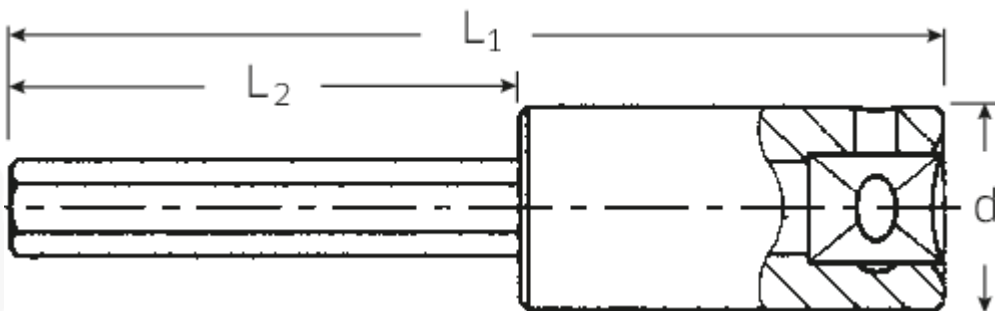

INHEX socket

44a

Art.No. **01450005**
GTIN **4018754126897**
Model **44 A 5/64**

Label. INHEX socket 1/4" 5/64" L.55mm

Features.

- for socket head screws
- DIN 7422
- Chrome Alloy Steel, chrome plated

Advantages.

Technical Attributes.

Output profile	Hexagon
Output hex outside (inch)	5/64"
Drive square internal (inch)	1/4"
d	10,7 mm
L1	55 mm
L2	30 mm

Logistics data.

Length (IFS)	55
Width (IFS)	11
Height (IFS)	11
Length (packed, mm)	100
Width (packed, mm)	60
Height (packed, mm)	11
Volume (packed, mm)	0.066 dm ³
Code	01450005
Weight (gross, kg)	0,063
Weight PAP (kg)	0,000
Weight PVC (kg)	0,003
GTIN	4018754126897
Country of origin	GERMANY
Region of origin	Nordrhein-Westfalen
WEEE/Electrical Act	nicht ear-pflichtig
Customs tariff no.	82042000
Numbers of content units per order units	5
Weight	12 g