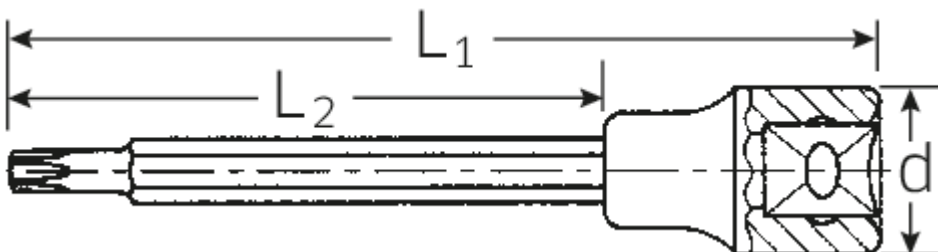

Technical Drawing.

Technical Attributes.

Output profile TORX®

Logistics data.

Length (IFS) 120