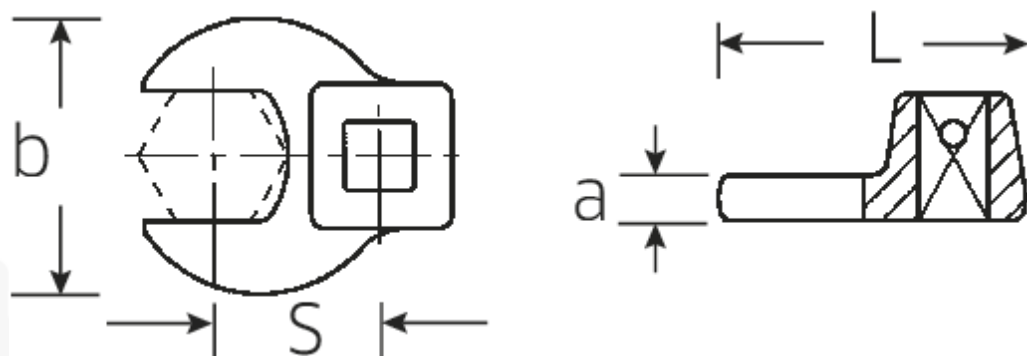

## CROW-FOOT-Schlüssel, zöllig

540a

Art.No. **02500044**  
GTIN **4018754004690**  
Model **540 A 7/8**

**Bezeichnung.** 3/8" CROW-FOOT-Schlüssel SW 7/8" L.44,5mm

**Eigenschaften.**

- Chrome-Alloy-Steel, verchromt
- Achtung! Veränderte Einstellwerte am Drehmomentschlüssel

## Technische Zeichnung.

## Technische Attribute.

a 6,3 mm

## Varianten.

Code	Artikelnr (ERP)	Bezeichnung	GTIN
01500024	540 A 3/8	1/4" CROW-FOOT-Schlüssel SW 3/8" L.25,5mm	4018754173839
02500028	540 A 7/16	3/8" CROW-FOOT-Schlüssel SW 7/16" L.32mm	4018754004621
02500032	540 A 1/2	3/8" CROW-FOOT-Schlüssel SW 1/2" L.34,3mm	4018754004638
02500034	540 A 9/16	3/8" CROW-FOOT-Schlüssel SW 9/16" L.37,7mm	4018754004645
02500036	540 A 5/8	3/8" CROW-FOOT-Schlüssel SW 5/8" L.37,7mm	4018754004652
02500038	540 A 11/16	3/8" CROW-FOOT-Schlüssel SW 11/16" L.42,5mm	4018754004669
02500040	540 A 3/4	3/8" CROW-FOOT-Schlüssel SW 3/4" L.42,5mm	4018754004676
02500042	540 A 13/16	3/8" CROW-FOOT-Schlüssel SW 13/16" L.42,3mm	4018754004683
02500044	540 A 7/8	3/8" CROW-FOOT-Schlüssel SW 7/8" L.44,5mm	4018754004690
02500048	540 A 1	3/8" CROW-FOOT-Schlüssel SW 1" L.47mm	4018754004706
02500050	540 A 1 1/16	3/8" CROW-FOOT-Schlüssel SW 1 1/16" L.47mm	4018754004713