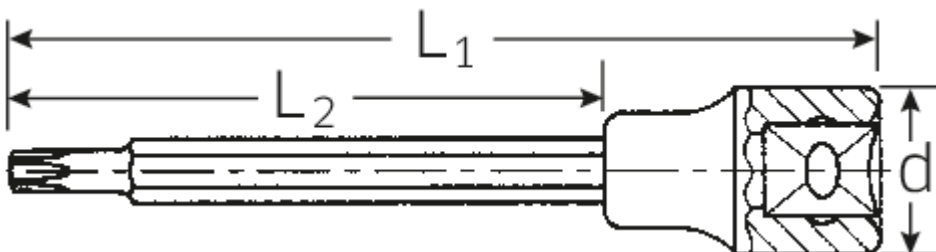

Screwdriver socket

1054TX/2054TX

Art.No. **03131455**
GTIN **4018754006854**
Model **1054 TX T 55**

Label. 1/2" Screwdriver socket L.140mm

- Features.**
- for inside TORX® screws
 - extra long
 - Chrome Alloy Steel, chrome plated

Technical Drawing.

Technical Attributes.

Output profile TORX®

Logistics data.

Length (IFS) 140

Drive square internal (inch)	1/2"	Width (IFS)	23
d	22,7 mm	Height (IFS)	23
Size Output profile	T55	Length (packed, mm)	175
L1	140 mm	Width (packed, mm)	103
L2	102 mm	Height (packed, mm)	25
Length mm (L)	140 mm	Volume (packed, mm)	0.450625 dm ³
		Code	03131455
		Weight (gross, kg)	0,801
		Weight PAP (kg)	0,000
		Weight PVC (kg)	0,009
		GTIN	4018754006854
		Country of origin	GERMANY
		Region of origin	Nordrhein-Westfalen
		WEEE/Electrical Act	nicht ear-pflichtig
		Customs tariff no.	82042000
		Numbers of content units per order units	5
		Weight	159 g