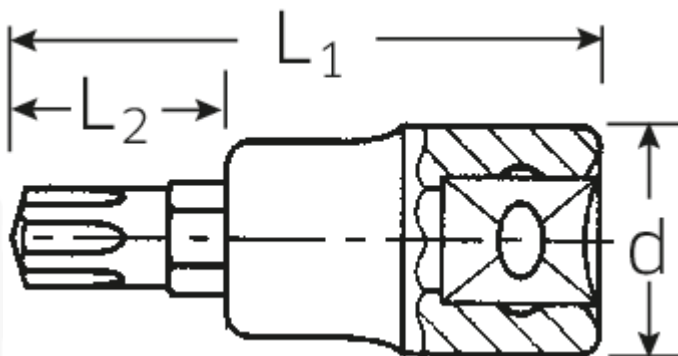

Screwdriver socket

54CV

Art.No. **03090005**
GTIN **4018754006571**
Model **54 CV M 5**

Label. 1/2" Screwdriver socket Ribe-CV® L.60mm

Features.

- for spline socket head screws (Ribe-CV®)
- Chrome Alloy Steel, chrome plated

Technical Drawing.

Technical Attributes.

Drive square internal (inch)	1/2"
d	22,7 mm
Size Output profile	M5
L1	60 mm
L2	22 mm

Logistics data.

Length (IFS)	60
Width (IFS)	23
Height (IFS)	23
Length (packed, mm)	90
Width (packed, mm)	90
Height (packed, mm)	23
Volume (packed, mm)	0.1863 dm ³
Code	03090005
Weight (gross, kg)	0,351
Weight PAP (kg)	0,000
Weight PVC (kg)	0,003
GTIN	4018754006571
Country of origin	GERMANY
Region of origin	Nordrhein-Westfalen
WEEE/Electrical Act	nicht ear-pflichtig
Customs tariff no.	82042000
Numbers of content units per order units	5
Weight	69 g

Variants.

Code	Article number (ERP)	Article description (Autom._)	GTIN
03090005	54 CV M 5	1/2" Screwdriver socket Ribe-CV® L.60mm	4018754006571
03090006	54 CV M 6	1/2" Screwdriver socket Ribe-CV® L.60mm	4018754006588
03090007	54 CV M 7	1/2" Screwdriver socket Ribe-CV® L.60mm	4018754108596
03090008	54 CV M 8	1/2" Screwdriver socket Ribe-CV® L.60mm	4018754006595
03090009	54 CV M 9	1/2" Screwdriver socket Ribe-CV® L.60mm	4018754108602
03090010	54 CV M 10	1/2" Screwdriver socket Ribe-CV® L.60mm	4018754006601
03090012	54 CV M 12	1/2" Screwdriver socket Ribe-CV® L.60mm	4018754006618
03090013	54 CV M 13	1/2" Screwdriver socket Ribe-CV® L.60mm	4018754108619
03090014	54 CV M 14	1/2" Screwdriver socket Ribe-CV® L.60mm	4018754006625
03090016	54 CV M 16	1/2" Screwdriver socket Ribe-CV® L.63mm	4018754006632