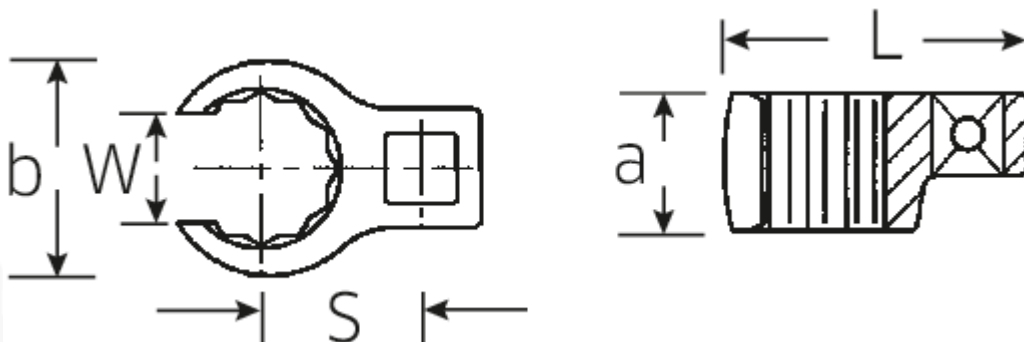

## CROW-RING spanner

440a

Art.No. 03490066  
GTIN 4018754008513  
Model 440 A 1 5/8

**Label.** 1/2" CROW-RING spanner size 1 5/8" L.71,8mm

- Features.**
- Chrome Alloy Steel, chrome plated
  - Caution! Modified settings on torque wrench

## Technical Attributes.

a 24,5 mm

## Logistics data.

Length (IFS) 70

<b>Drive square internal (inch)</b>	1/2"	<b>Width (IFS)</b>	58
<b>Width mm (b)</b>	57,9 mm	<b>Height (IFS)</b>	25
<b>Length mm (L)</b>	71,8 mm	<b>Length (packed, mm)</b>	70
<b>S</b>	37,7 mm	<b>Width (packed, mm)</b>	58
<b>Size [inch]</b>	1 5/8 "	<b>Height (packed, mm)</b>	25
<b>W.</b>	31 mm	<b>Volume (packed, mm)</b>	0.1015 dm3
		<b>Code</b>	03490066
		<b>Weight (gross, kg)</b>	0,169
		<b>Weight PAP (kg)</b>	0,000
		<b>Weight PVC (kg)</b>	0,003
		<b>GTIN</b>	4018754008513
		<b>Country of origin</b>	GERMANY
		<b>Region of origin</b>	Nordrhein-Westfalen
		<b>WEEE/Electrical Act</b>	nicht ear-pflichtig
		<b>Customs tariff no.</b>	82042000
		<b>Numbers of content units per order units</b>	1
		<b>Weight</b>	169 g

03490064	440 A 1 1/2	1/2" CROW-RING spanner size 1 1/2" L.68,1mm	4018754008490
03490065	440 A 1 9/16	1/2" CROW-RING spanner size 1 9/16" L.70,1mm	4018754008506
03490066	440 A 1 5/8	1/2" CROW-RING spanner size 1 5/8" L.71,8mm	4018754008513
03490068	440 A 1 3/4	1/2" CROW-RING spanner size 1 3/4" L.75,6mm	4018754008520
03490069	440 A 1 13/16	1/2" CROW-RING spanner size 1 13/16" L.77,7mm	4018754008537
03490072	440 A 2	1/2" CROW-RING spanner size 2" L.83,2mm	4018754008544
03490076	440 A 2 1/4	1/2" CROW-RING spanner size 2 1/4" L.91,2mm	4018754008551
03490077	440 A 2 5/16	1/2" CROW-RING spanner size 2 5/16" L.93,3mm	4018754008568
03490078	440 A 2 3/8	1/2" CROW-RING spanner size 2 3/8" L.95,2mm	4018754008575