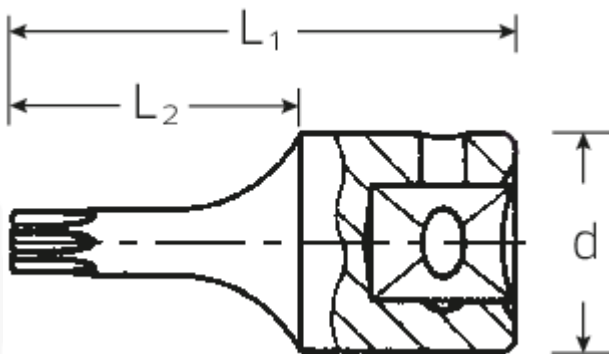

### 44KTX

Art.No. **01350027**  
GTIN **4018754001187**  
Model **44 KTX T 27**  
**SCHRAUBENDREHEREINSATZ 1/4  
ZOLL**

**Label.** 1/4" Screwdriver socket L.28mm

**Features.**

- for inside TORX® screws
- Chrome Alloy Steel, chrome plated

## Technical Drawing.

## Technical Attributes.

Output profile	TORX®
Drive square internal (inch)	1/4"
d	11,6 mm
Size Output profile	T27
L1	28 mm
L2	16 mm
Length mm (L)	28 mm

## Logistics data.

Length (IFS)	28
Width (IFS)	12
Height (IFS)	12
Length (packed, mm)	65
Width (packed, mm)	35
Height (packed, mm)	15
Volume (packed, mm)	0.034125 dm3
Code	01350027
Weight (gross, kg)	0,058
Weight PAP (kg)	0,000
Weight PVC (kg)	0,002
GTIN	4018754001187
Country of origin	GERMANY
Region of origin	Nordrhein-Westfalen
WEEE/Electrical Act	nicht ear-pflichtig
Customs tariff no.	82042000
Numbers of content units per order units	5
Weight	11 g